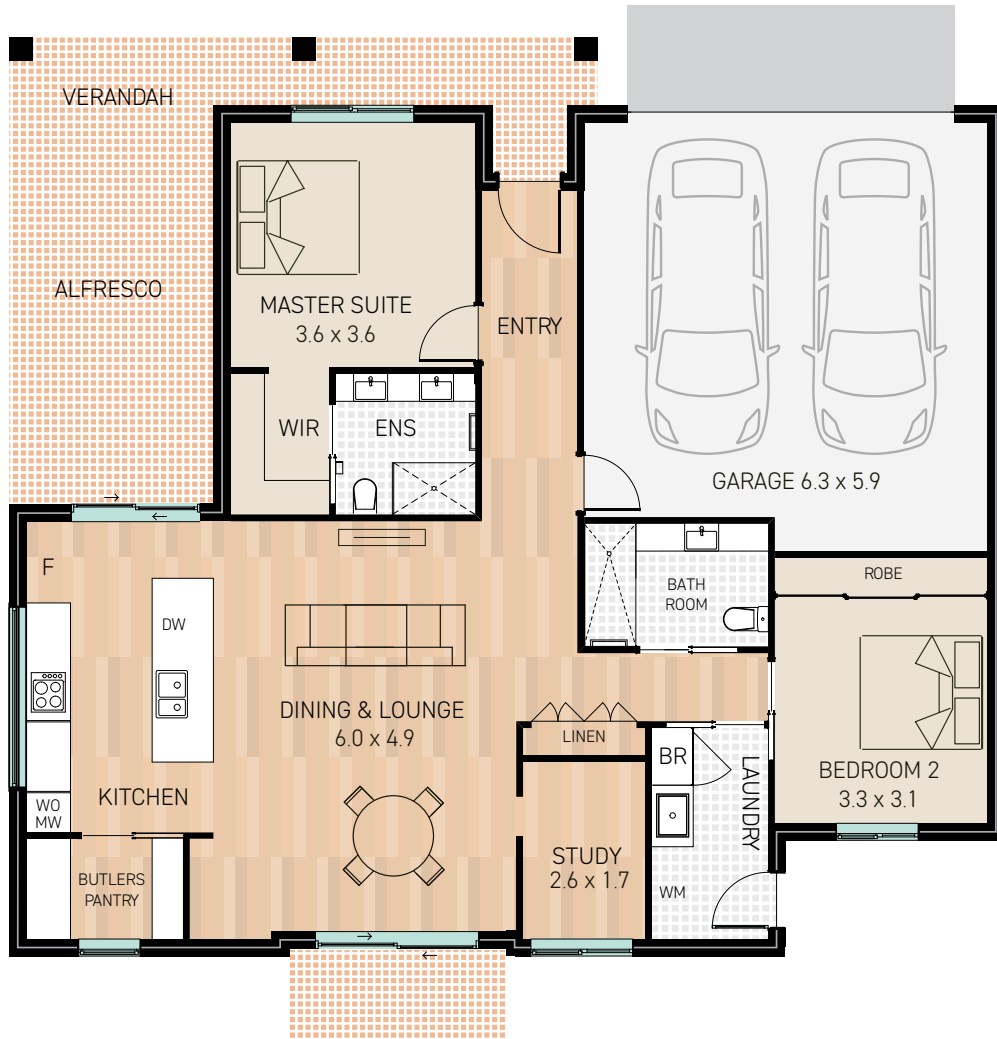

ARMSTRONG GREEN

by  Bolton Clarke

Duneed LEFT

	M ²	SQ
Villa and garage	157	16.9
Outdoor living	29	3.1
Total	186	20.0

722-742 Barwon Heads Rd Armstrong Creek 3217
1800 777 898 | armstronggreen.com.au

VERSION DATE: APRIL 2026
NOTE: Units may be subject to minor changes due to the construction process.
DO NOT SCALE: All dimensions are approximate.