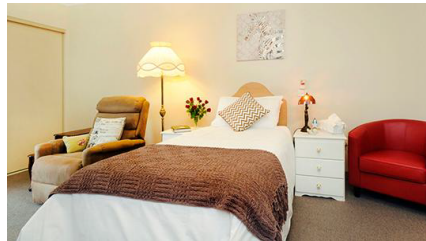

ADDRESS:
990 Padman Drive
West Albury
NSW 2640

CALL:
02 6023 9700

EMAIL:
gm.riverwood@allity.com.au

Talk to the manager
Rose Mary Paulose

SINGLE ROOM PRIVATE ENSUITE

Features:

Spacious single room with kitchenette, sitting area and ensuite. Good natural light with reverse cycle air-conditioning. Room has access to either the garden or internal courtyard. Some rooms with views.

Size: 25m²

Payment Options	Amount
Maximum RAD	\$390,000
Maximum DAP	\$89.11/day
(Additional Service)	\$10.00/day
Combination Payment	80% RAD \$312,000 20% DAP \$17.82/day

COUPLES ROOM

Features:

Double rooms with large separate living area and bedroom with private Ensuite. Large kitchenette with access to the back garden. Good natural light and reverse cycle air-conditioning.