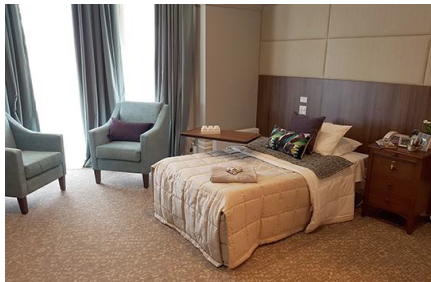

Size: 15m²

Payment Options	Amount
Maximum RAD	\$590,000
Maximum DAP	\$134.81/day
(Signature Service)	\$50.00/day
Combination Payment	80% RAD \$472,000 20% DAP \$26.96/day

MEDIUM SINGLE

Features:

Spaciously well appointed single room with ensuite for absolute privacy and convenience. Built-in wardrobe provides ample hanging space and storage for personal belongings

Size: 22m²

Payment Options	Amount
Maximum RAD	\$1,025,000
Maximum DAP	\$234.21/day
(Signature Service)	\$50.00/day
Combination Payment	80% RAD \$820,000 20% DAP \$46.84/day

SUITE TYPE 1

Features:

Spacious well appointed room with private ensuite and built-in wardrobe providing ample hanging space and storage for personal belongings. Abundance of space allows for creation of a lounge area within the room.

Size: 29m²

Payment Options	Amount
Maximum RAD	\$1,125,000
Maximum DAP	\$257.05/day
(Signature Service)	\$50.00/day
Combination Payment	80% RAD \$900,000 20% DAP \$51.41/day

SUITE TYPE 2

Features:

Spacious well appointed room with private ensuite and built-in wardrobe providing ample hanging space and storage for personal belongings. Abundance of space allows for creation of a lounge area within the room.

Size: 30m²

Payment Options	Amount
Maximum RAD	\$1,275,000
Maximum DAP	\$291.33/day
(Signature Service)	\$50.00/day
Combination Payment	80% RAD \$1,020,000 20% DAP \$58.27/day

SUITE TYPE 3

Features:

Spacious well appointed room with private ensuite and built-in wardrobe providing ample hanging space and storage for personal belongings. Abundance of space allows for creation of a lounge area within the room.