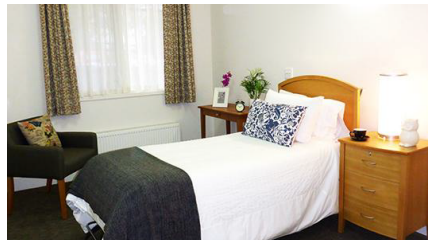

Payment Options	Amount
Maximum RAD	$485,000
Maximum DAP	$110.82/day
(Additional Service)	$10.00/day
Combination Payment	80% RAD $388,000 20% DAP $22.16/day