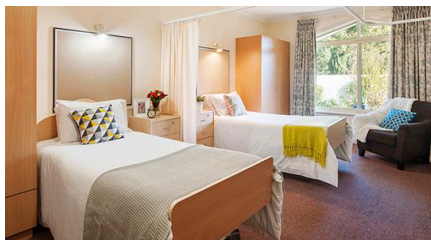

Payment Options	Amount
Maximum RAD	$290,000
Maximum DAP	$66.26/day
(Additional Service)	$12.00/day
Combination Payment	80% RAD $232,000 20% DAP $13.25/day